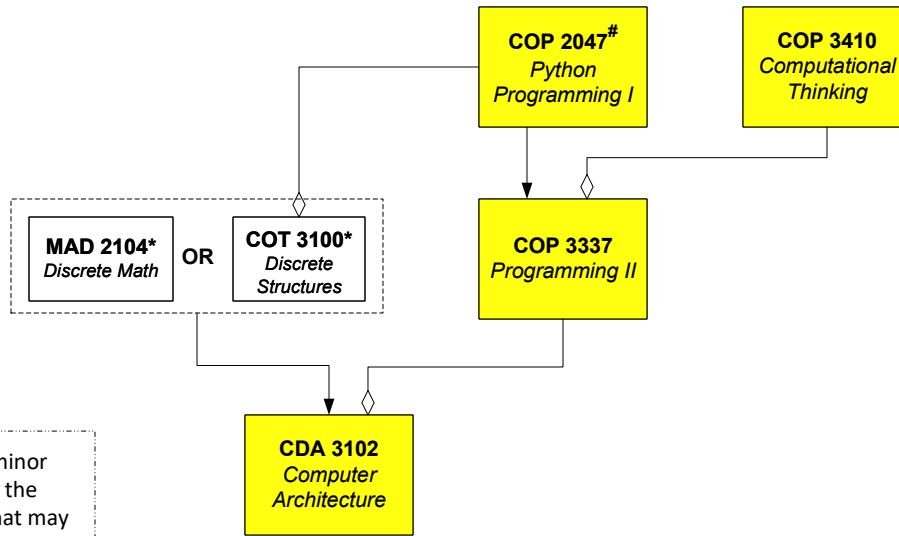

#See Advisor for other equivalent courses.

All courses are 3 credits except as noted.

At least nine of the credits for the minor must be taken from KFSCIS. Four of the minor courses cannot be courses that may be applied to the major program of the student.

For advising assistance,
please email advising@cis.fiu.edu

CS Minor Elective: Choose one elective course below (3 credits)

- CAP 4104-Human Cmptr Interaction (Prereq: COP3337)
- CIS 4203-Digital Forensics (Prereq: COP2047/COP2210/COP2250/EEL2880)
- CIS 4731-Fundamentals of Blockchain Tech (Prereq: COP2047/COP2210/COP2250 and COT3100)
- COP 3530-Data Structures (Prereq: COP3337 and (MAD2104 or COT3100))
- COP 4710-Database Management (Prereq: COP3337)
- COT 3510-Applied Linear Structures(Prereq: see syllabus; Coreq: COT3100 or MAD2104)
- COT 3541-Logic for CS (Prereq: COP3337 and (COT3100 or MAD2104))
- COT 4601-Fundamentals of Quantum Computing (Prereq: (COP3337/COP3804) and COT3100)

A diamond indicates a co-requisite. The course closer to the diamond may be taken at the same time as the co-requisite. The co-requisite is a prerequisite for any course that requires the course closer to the diamond.