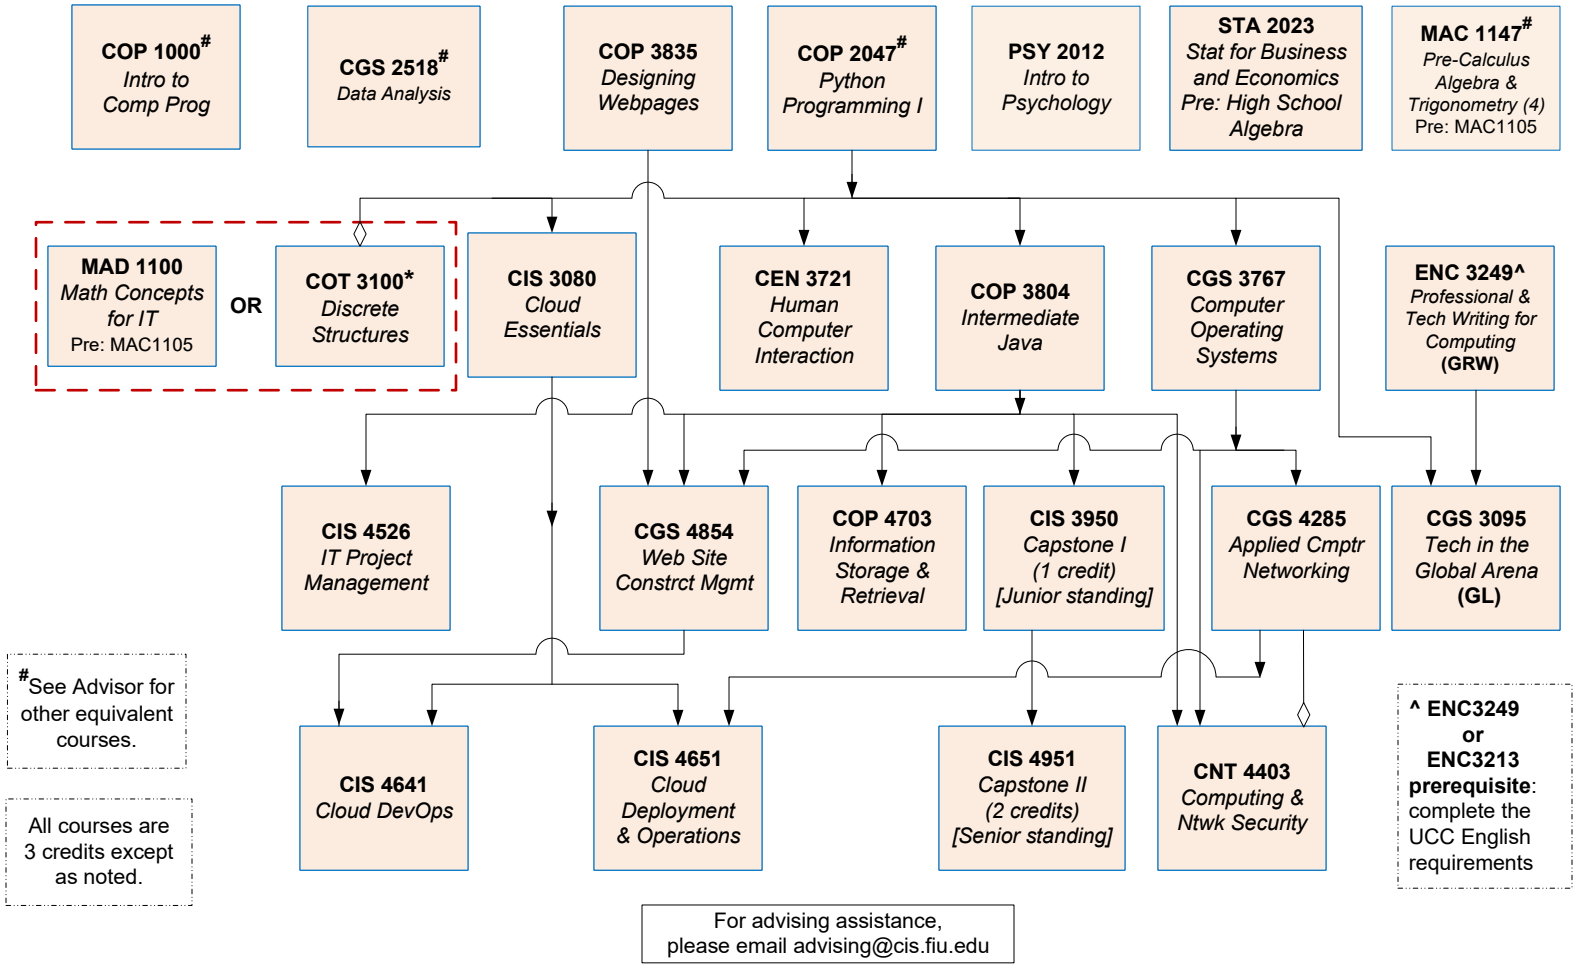

Bachelor of Science in Information Technology

Information Technology DevOps Major (effective Fall 2026)

See Advisor for other equivalent courses.

All courses are 3 credits except as noted.

^ ENC3249 or ENC3213 prerequisite: complete the UCC English requirements

For advising assistance, please email advising@cis.fiu.edu

IT Electives: Choose three electives (3 credits each)
 Nine credits of electives are required. Take one course from each group (two courses) and the third course from either group.

*** COT3100:**
 Prereq: MAC XXXX and COP XXXX (any MAC course and any COP course)
 Coreq: (COP2047 or COP2210 or COP2250 or EEL2280)

A line indicates a prerequisite. The course above must be completed before the course below can be taken.

A diamond indicates a co-requisite. The course closer to the diamond may be taken at the same time as the co-requisite. The co-requisite is a prerequisite for any course that requires the course closer to the diamond.